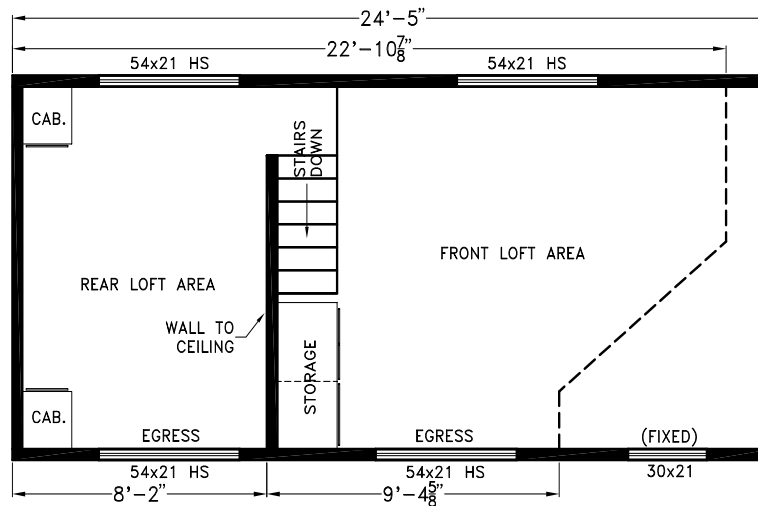

# Factory Expo

"Factory Direct Pricing" HOME CENTERS

1 Bedroom, 1 Bath, Loft  
Approx. 399 Sq. Ft.

Last Updated: 2-1-19

I authorize Factory Expo Homes to build my house, per this plan.

X \_\_\_\_\_

Customer Signature/Date