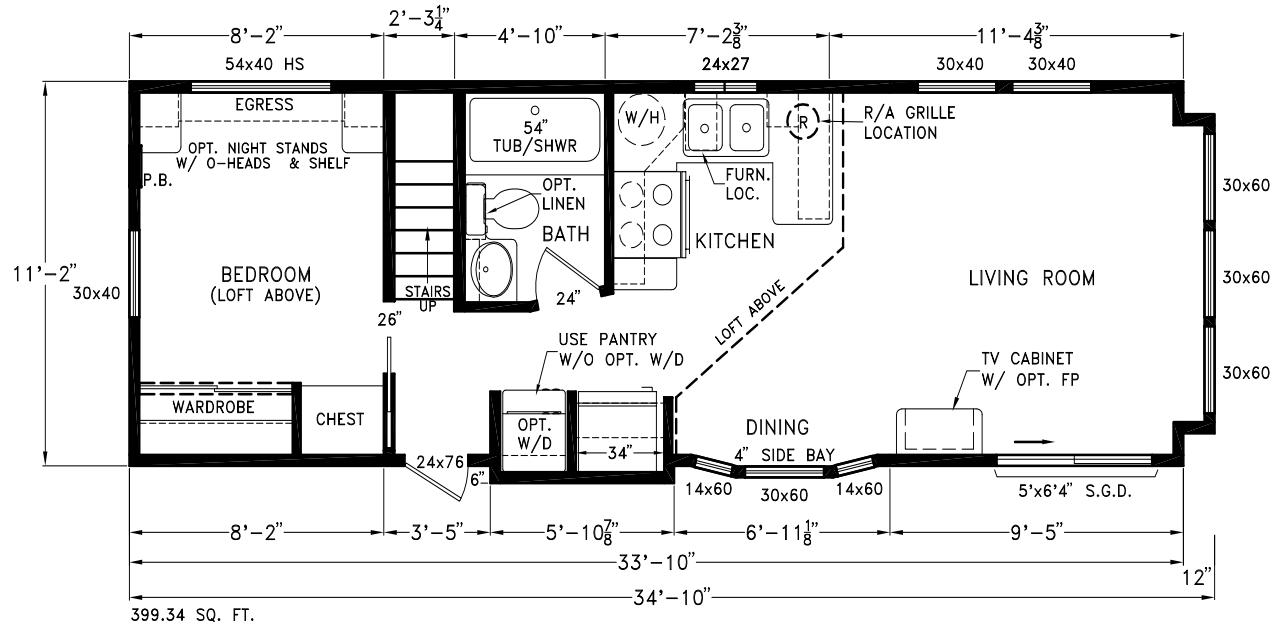

# Hartridge

Seashore Cottage Series (ANSI)

# Factory Expo

"Factory Direct Pricing" HOME CENTERS

1 Bedroom, 1 Bath, Loft  
Approx. 399 Sq. Ft.

Last Updated: 2-1-19

I authorize Factory Expo Homes to build my house, per this plan.

X \_\_\_\_\_

Customer Signature/Date